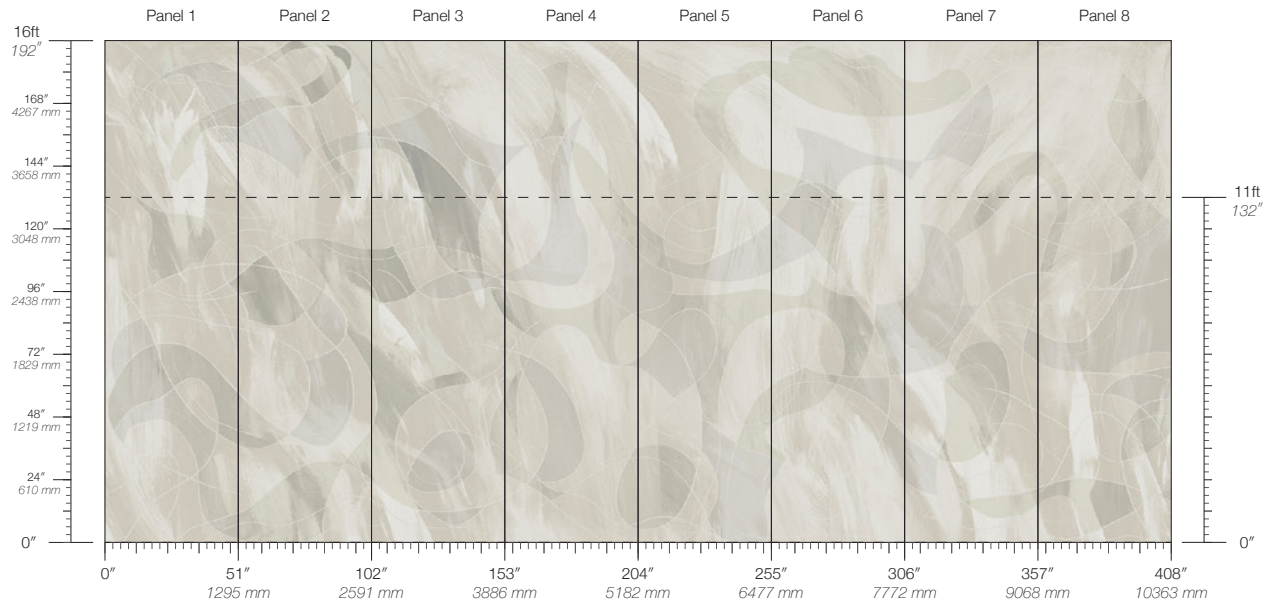

# OBLIQUE

Tear Sheet

Oblique is an exploration of the shape of a line.

ARC

CURVE

ETCH

ORBIT

SKEW

SPIRAL

SWIRL

WAVE

# Oblique Skew

Suitable for residential and commercial projects

**COLOR**  
Skew

**ITEM**  
5015

**CONTENT**  
Type II PVC-Free

**PANEL WIDTH**  
51" / 1295 mm trimmed

**PANEL HEIGHT**  
132" / 3353 mm standard  
192" / 4877 mm extended